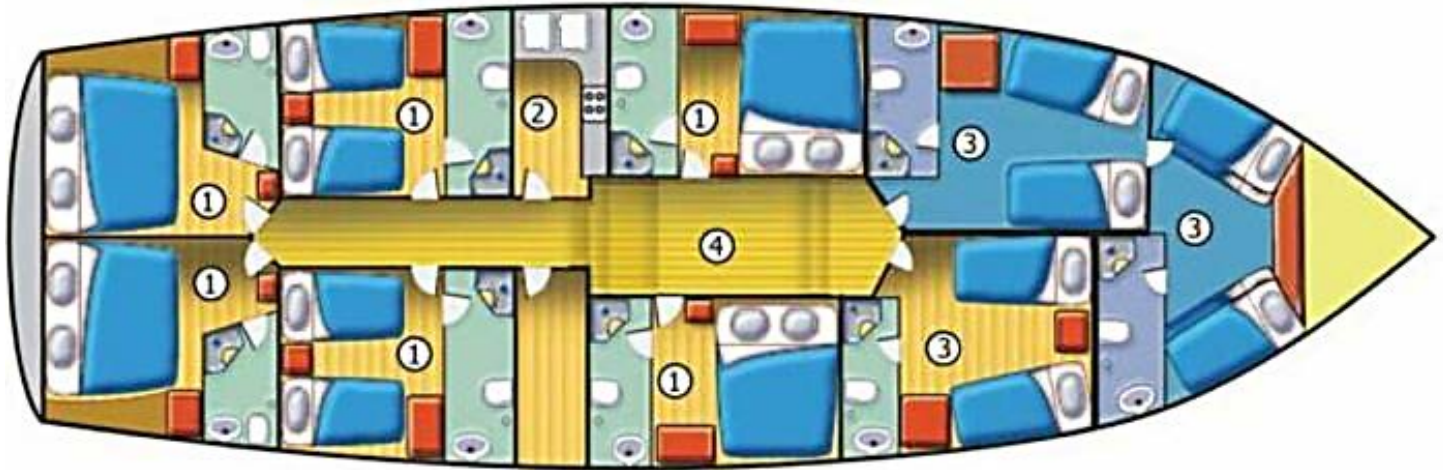

2 Twin cabins

4.25 m² cabin with twin bed (2 x 80*200 cm). Private bathroom (2.40 m²) with shower box and home toilet.

FORTUNA

FORTUNA

FORTUNA

FORTUNA

FORTUNA

FORTUNA

Crew

FORTUNA

Layout

1.
Guest cabins

2.
Galley

3.
Crew

4.
Hall

FORTUNA